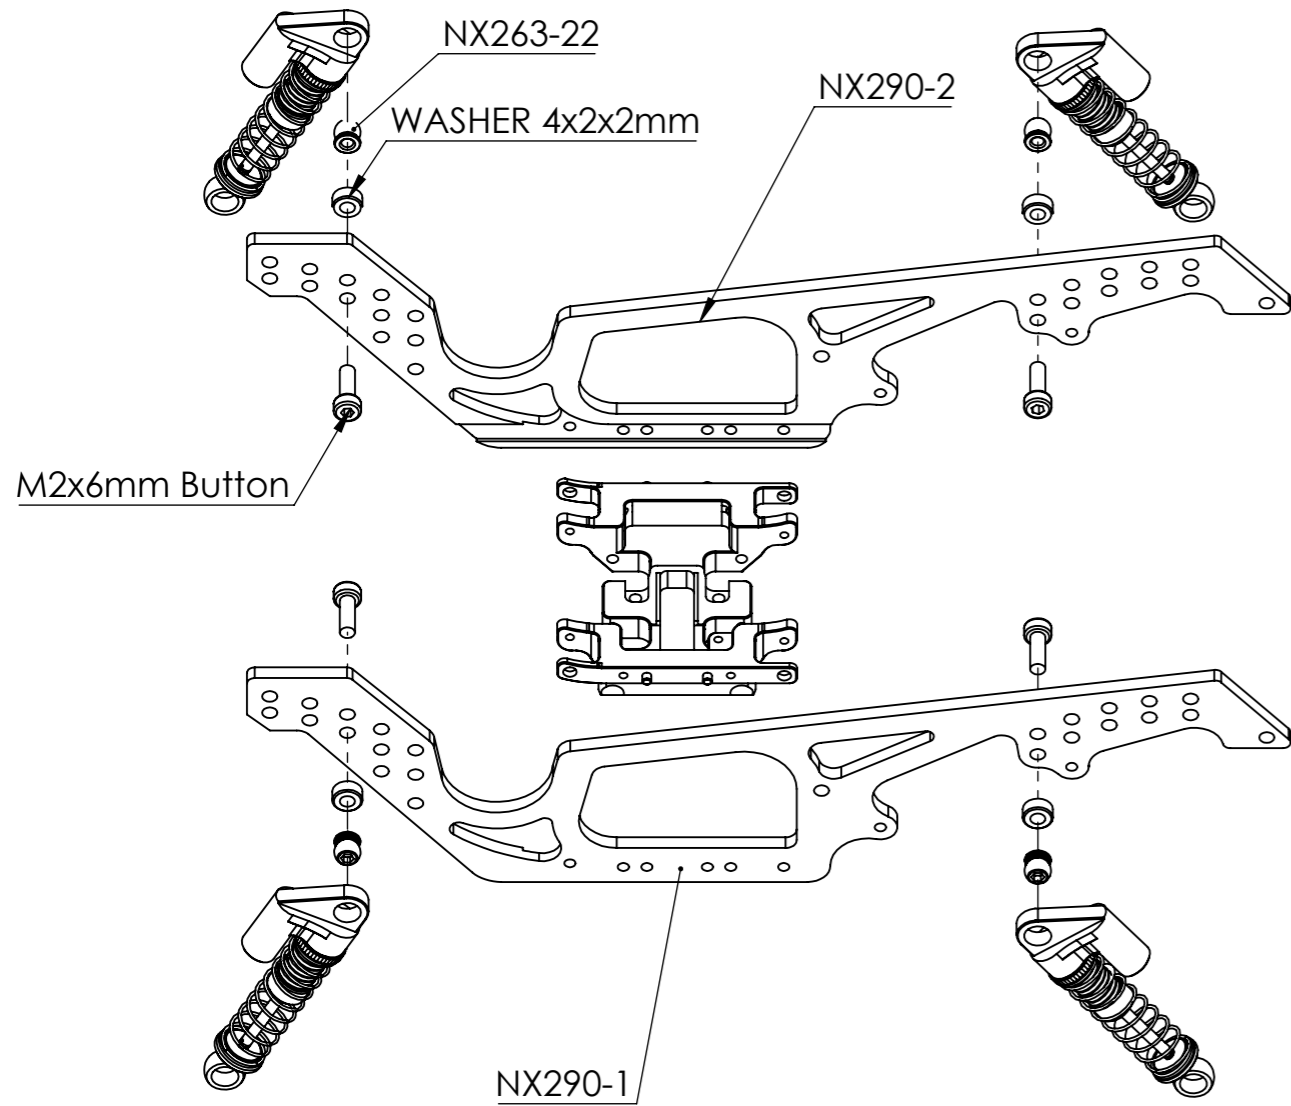

NX290 SCX24 LCG CHASSIS

NOTE
NX-290-1 CHASSIS (L)
NX-290-2 CHASSIS (R)
NX-290-3 LCG chassis
battery tray
NX-276-10 SPACER
NX-263-22 HEX BALL
M2 x 6MM Button
WASHER 4x2x2mm