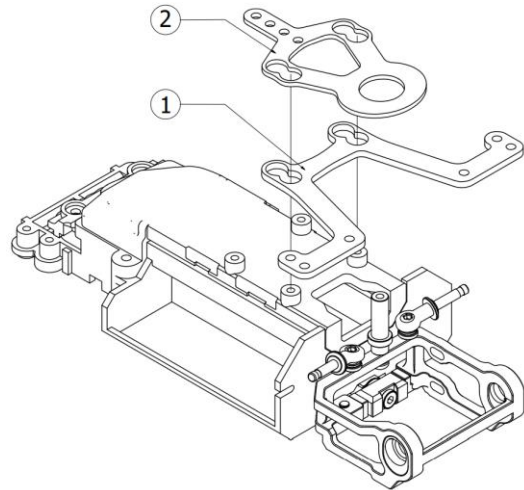

NX-248 NEXXRACING GIMBAL MOTOR MOUNT FOR KYOSHO MR03 CHASSIS

1

NUMBER	PRODUCT CODE/NAME
1	NX-040
2	NX-262-2
3	M2x5mm

2

NUMBER	PRODUCT CODE/NAME
1	Washer 3X5X0.3
2	NX-247-3
3	NX-247-4
4	Flat M2x10mm
5	NX-247-2

3

NUMBER	PRODUCT CODE/NAME
1	NX-247-5
2	Flat M2x4mm

4

5

USE WITH NX-283 NEXXRACING TRIDAMPER SYSTEM.

NUMBER	PRODUCT CODE/NAME
1	Set screw M2x5mm
2	2x4x1mm Aluminum Spacer
3	NX-263-22
4	NX-263-31

6

NUMBER	PRODUCT CODE/NAME
1	NX-283-1
2	NX-262-3

7

NUMBER	PRODUCT CODE/NAME
2	M2x3mm