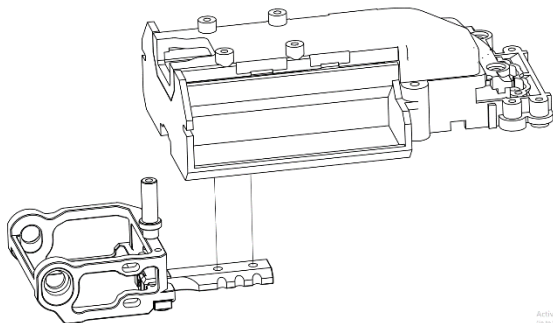

NX-248 NEXXRACING GIMBAL MOTOR MOUNT FOR KYOSHO MR03 CHASSIS

1

NUMBER	PRODUCT CODE/NAME
1	NX-040
2	NX-262-2
3	M2x5mm

2

NUMBER	PRODUCT CODE/NAME
1	Washer 3X5X0.3
2	NX-247-3
3	NX-247-4
4	Flat M2x10mm
5	NX-247-2

3

NUMBER	PRODUCT CODE/NAME
1	NX-247-5
2	Flat M2x4mm

4

5

USE WITH NX-283 NEXXRACING TRIDAMPER SYSTEM.

NUMBER	PRODUCT CODE/NAME
1	Set screw M2x5mm
2	2x4x1mm Aluminum Spacer
3	NX-263-22
4	NX-263-31

6

NUMBER	PRODUCT CODE/NAME
1	NX-283-1
2	NX-262-3

7

NUMBER	PRODUCT CODE/NAME
2	M2x3mm