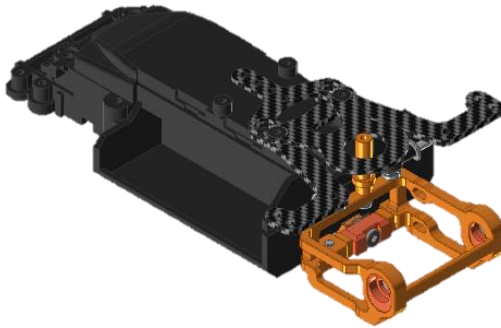

NX-248 NEXXRACING GIMBAL MOTOR MOUNT FOR KYOSHO MR03 CHASSIS

1

NUMBER	PRODUCT CODE/NAME
1	NX-040
2	NX-262-2
3	M2x5mm

2

NUMBER	PRODUCT CODE/NAME
1	Washer 3X5X0.3
2	NX-247-3
3	NX-247-4
4	Flat M2x10mm
5	NX-247-2

3

NUMBER	PRODUCT CODE/NAME
1	NX-247-5
2	Flat M2x4mm

4

5

USE WITH NX-283 NEXXRACING TRIDAMPER SYSTEM.

NUMBER	PRODUCT CODE/NAME
1	Set screw M2x5mm
2	2x4x1mm Aluminum Spacer
3	NX-263-22
4	NX-263-31

6

NUMBER	PRODUCT CODE/NAME
1	NX-283-1
2	NX-262-3

7

NUMBER	PRODUCT CODE/NAME
2	M2x3mm