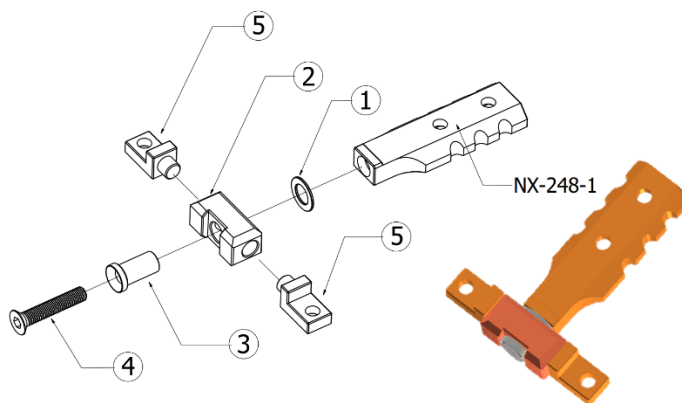

NX-248 NEXXRACING GIMBAL MOTOR MOUNT FOR KYOSHO MR03 CHASSIS

1

NUMBER	PRODUCT CODE/NAME
1	NX-040
2	NX-262-2
3	M2x5mm

2

NUMBER	PRODUCT CODE/NAME
1	Washer 3X5X0.3
2	NX-247-3
3	NX-247-4
4	Flat M2x10mm
5	NX-247-2

3

NUMBER	PRODUCT CODE/NAME
1	NX-247-5
2	Flat M2x4mm

4

5

USE WITH NX-283 NEXXRACING TRIDAMPER SYSTEM.

NUMBER	PRODUCT CODE/NAME
1	Set screw M2x5mm
2	2x4x1mm Aluminum Spacer
3	NX-263-22
4	NX-263-31

6

NUMBER	PRODUCT CODE/NAME
1	NX-283-1
2	NX-262-3

7

NUMBER	PRODUCT CODE/NAME
2	M2x3mm