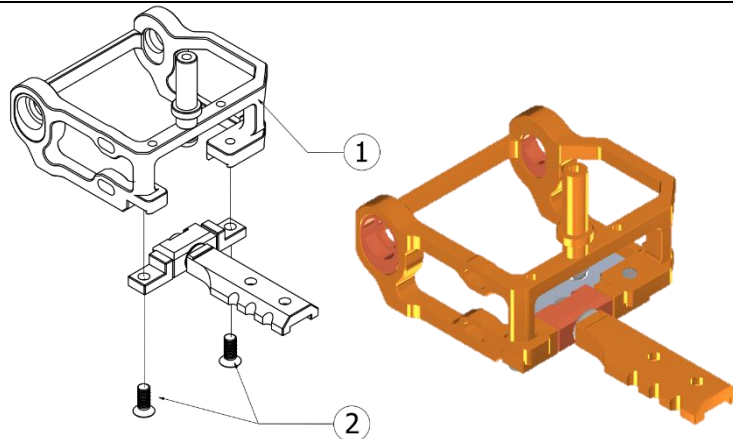

NX-248 NEXXRACING GIMBAL MOTOR MOUNT FOR KYOSHO MR03 CHASSIS

1

NUMBER	PRODUCT CODE/NAME
1	NX-040
2	NX-262-2
3	M2x5mm

2

NUMBER	PRODUCT CODE/NAME
1	Washer 3X5X0.3
2	NX-247-3
3	NX-247-4
4	Flat M2x10mm
5	NX-247-2

3

NUMBER	PRODUCT CODE/NAME
1	NX-247-5
2	Flat M2x4mm

4

5

USE WITH NX-283 NEXXRACING TRIDAMPER SYSTEM.

NUMBER	PRODUCT CODE/NAME
1	Set screw M2x5mm
2	2x4x1mm Aluminum Spacer
3	NX-263-22
4	NX-263-31

6

NUMBER	PRODUCT CODE/NAME
1	NX-283-1
2	NX-262-3

7

NUMBER	PRODUCT CODE/NAME
2	M2x3mm