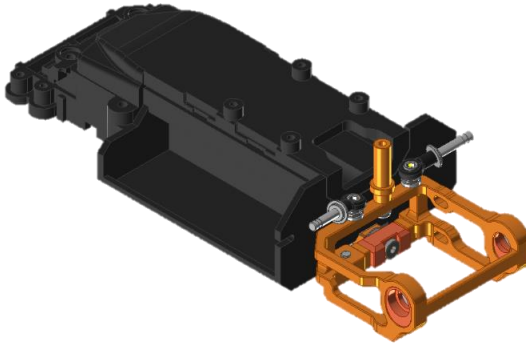

NX-248 NEXXRACING GIMBAL MOTOR MOUNT FOR KYOSHO MR03 CHASSIS

1

NUMBER	PRODUCT CODE/NAME
1	NX-040
2	NX-262-2
3	M2x5mm

2

NUMBER	PRODUCT CODE/NAME
1	Washer 3X5X0.3
2	NX-247-3
3	NX-247-4
4	Flat M2x10mm
5	NX-247-2

3

NUMBER	PRODUCT CODE/NAME
1	NX-247-5
2	Flat M2x4mm

4

5

USE WITH NX-283 NEXXRACING TRIDAMPER SYSTEM.

NUMBER	PRODUCT CODE/NAME
1	Set screw M2x5mm
2	2x4x1mm Aluminum Spacer
3	NX-263-22
4	NX-263-31

6

NUMBER	PRODUCT CODE/NAME
1	NX-283-1
2	NX-262-3

7

NUMBER	PRODUCT CODE/NAME
2	M2x3mm