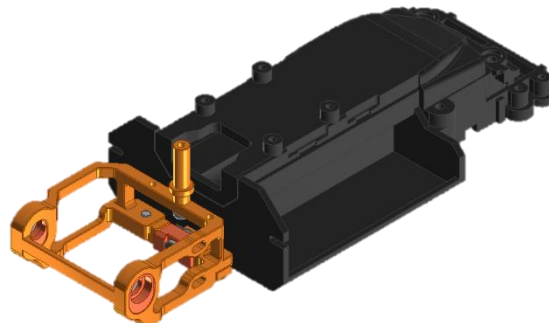

NX-248 NEXXRACING GIMBAL MOTOR MOUNT FOR KYOSHO MR03 CHASSIS

1

NUMBER	PRODUCT CODE/NAME
1	NX-040
2	NX-262-2
3	M2x5mm

2

NUMBER	PRODUCT CODE/NAME
1	Washer 3X5X0.3
2	NX-247-3
3	NX-247-4
4	Flat M2x10mm
5	NX-247-2

3

NUMBER	PRODUCT CODE/NAME
1	NX-247-5
2	Flat M2x4mm

4

5

USE WITH NX-283 NEXXRACING TRIDAMPER SYSTEM.

NUMBER	PRODUCT CODE/NAME
1	Set screw M2x5mm
2	2x4x1mm Aluminum Spacer
3	NX-263-22
4	NX-263-31

6

NUMBER	PRODUCT CODE/NAME
1	NX-283-1
2	NX-262-3

7

NUMBER	PRODUCT CODE/NAME
2	M2x3mm