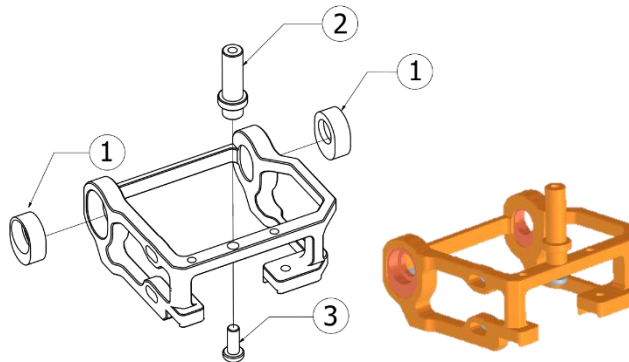

NX-248 NEXXRACING GIMBAL MOTOR MOUNT FOR KYOSHO MR03 CHASSIS

1

NUMBER	PRODUCT CODE/NAME
1	NX-040
2	NX-262-2
3	M2x5mm

2

NUMBER	PRODUCT CODE/NAME
1	Washer 3X5X0.3
2	NX-247-3
3	NX-247-4
4	Flat M2x10mm
5	NX-247-2

3

NUMBER	PRODUCT CODE/NAME
1	NX-247-5
2	Flat M2x4mm

4

5

USE WITH NX-283 NEXXRACING TRIDAMPER SYSTEM.

NUMBER	PRODUCT CODE/NAME
1	Set screw M2x5mm
2	2x4x1mm Aluminum Spacer
3	NX-263-22
4	NX-263-31

6

NUMBER	PRODUCT CODE/NAME
1	NX-283-1
2	NX-262-3

7

NUMBER	PRODUCT CODE/NAME
2	M2x3mm