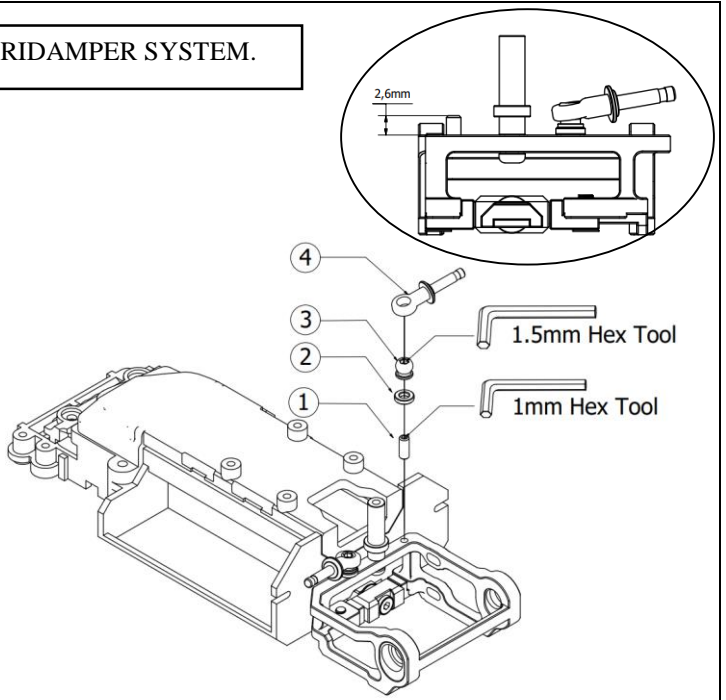

3

NUMBER	PRODUCT CODE/NAME
1	NX-247-5
2	Flat M2x4mm

4

5

USE WITH NX-283 NEXXRACING TRIDAMPER SYSTEM.

NUMBER	PRODUCT CODE/NAME
1	Set screw M2x5mm
2	2x4x1mm Aluminum Spacer
3	NX-263-22
4	NX-263-31

6

NUMBER	PRODUCT CODE/NAME
1	NX-283-1
2	NX-262-3